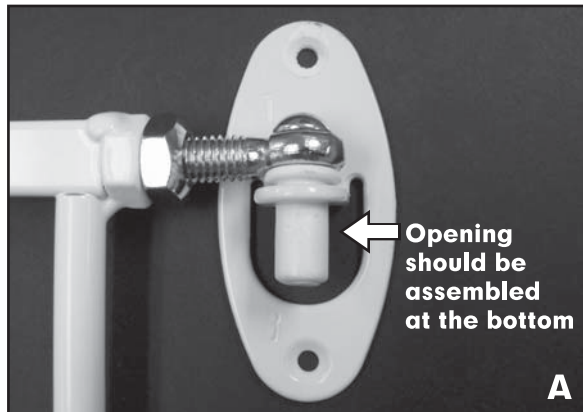

For use with children from birth and up.

! WARNING:

Adult assembly required. Keep small parts away from children when assembling.

METAL UPPER HINGE

You will notice that the “plastic” upper hinge image in the instruction sheets is slightly different than the “metal” upper hinge you received. Please note that the new metal upper hinge assembles the same as the plastic upper hinge.

CAUTION: Please note the correct assembly orientation of the metal upper hinge in figure A. Make sure the opening in the hinge (see figure A) is at the bottom when assembling the hinge.

SURE AND SECURE™ EXTRA TALL TOP-OF-STAIRS GATE WITH ALARM METAL HINGE

Thank you for buying the Sure and Secure™ Extra Tall Top-of-Stairs Gate from Summer Infant. This slip sheet provides instructions on how to install the metal hinge.

Please read before installing the metal hinge.